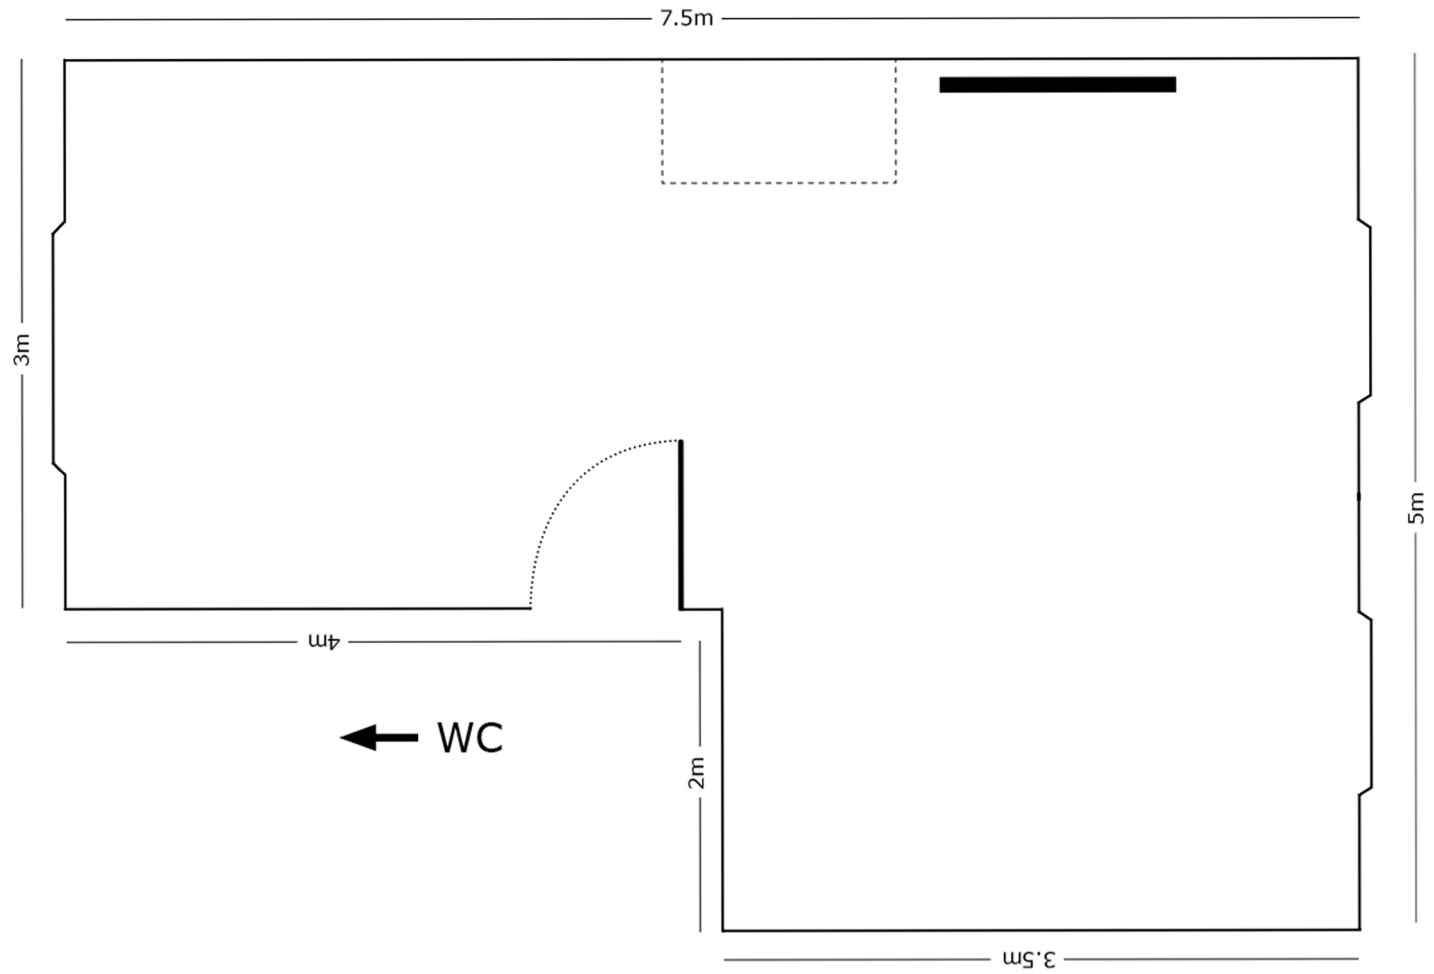

ANOMALOUS

B_SPACE

FLOORPLAN

Ceiling height 2.8m